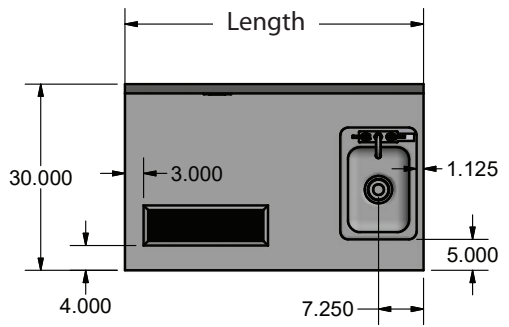

### Features:

- 14" x 10" Sink w/ BKF-4DM-3G-G Faucet
- 5" Riser Backsplash w/ Standard Electric Outlet
- Built-In Urn Trough with Drain for Drips and Spills
- Hinged Door Under Sink
- (1) Standard Adjustable Shelf
- 3-5 day lead time

### Material:

- 14 ga. Stainless Steel Top
- 18 ga. Stainless Steel Body
- Standard Stainless Steel Legs

Size: (l x w)	Urn Trough	Sink on the left	Sink on the right
48" X 30"	18"	BEVT-3048L	BEVT-3048R
60" X 30"	24"	BEVT-3060L	BEVT-3060R
72" X 30"	36"	BEVT-3072L	BEVT-3072R