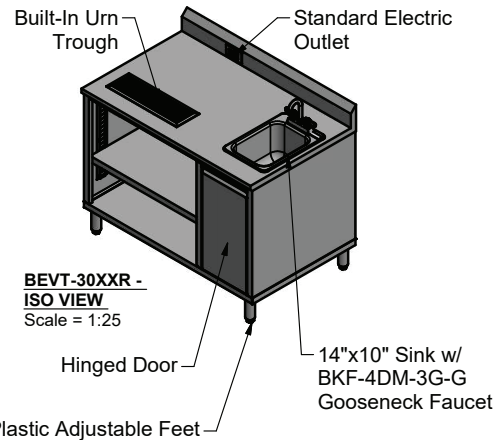

### Features:

- 14" x 10" Sink w/ BKF-4DM-3G-G Faucet
- 5" Riser Backsplash w/ Standard Electric Outlet
- Built-In Urn Trough with Drain for Drips and Spills
- Hinged Door Under Sink
- (1) Standard Adjustable Shelf
- 3-5 day lead time

### Material:

- 14 ga. Stainless Steel Top
- 18 ga. Stainless Steel Body
- Standard Stainless Steel Legs

Size: (l x w)	Urn Trough	Sink on the left	Sink on the right
48" X 30"	18"	BEVT-3048L	BEVT-3048R
60" X 30"	24"	BEVT-3060L	BEVT-3060R
72" X 30"	36"	BEVT-3072L	BEVT-3072R