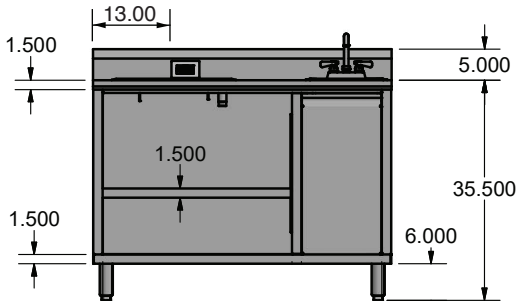

### Features:

- 14" x 10" Sink w/ BKF-4DM-3G-G Faucet
- 5" Riser Backsplash w/ Standard Electric Outlet
- Built-In Urn Trough with Drain for Drips and Spills
- Hinged Door Under Sink
- (1) Standard Adjustable Shelf
- 3-5 day lead time

### Material:

- 14 ga. Stainless Steel Top
- 18 ga. Stainless Steel Body
- Standard Stainless Steel Legs

Size: (l x w)	Urn Trough	Sink on the left	Sink on the right
48" X 30"	18"	BEVT-3048L	BEVT-3048R
60" X 30"	24"	BEVT-3060L	BEVT-3060R
72" X 30"	36"	BEVT-3072L	BEVT-3072R