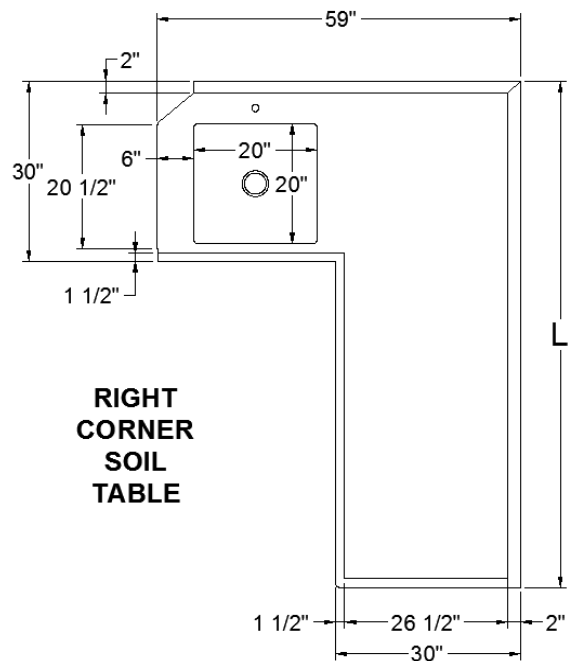

3009 Bankers Industrial Drive  
Atlanta, GA 30360

P: 866-899-6006

F: 770-246-6004

E: sales@klingerstrading.com

**HEAVY DUTY STAINLESS STEEL CORNER SOILED DISH TABLE**

ORDER #	DIMENSION				WEIGHT LB/EA
	W	L	H	Bowl Size	
DTS3064L	59	64	44 1/8	20"x20"x5"	122
DTS3064R	59	64	44 1/8	20"x20"x5"	122
DTS3084L	59	84	44 1/8	20"x20"x5"	137
DTS3084R	59	84	44 1/8	20"x20"x5"	137

- 16/304 STAINLESS STEEL
- STS GUSSET, STS LEG,
- STS CROSS PIPE, STS FEET.
- NSF CERTIFIED

- 10" Backsplash
- 34" Working Height with Adjustable Foot

Pictured: DTS3064R

**LEFT  
CORNER  
SOIL  
TABLE**

**DISH  
MACHINE**

**RIGHT  
CORNER  
SOIL  
TABLE**