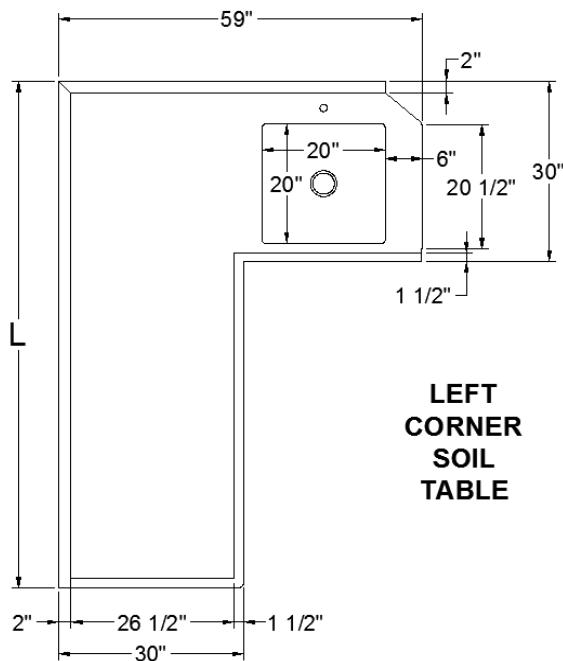

3009 Bankers Industrial Drive  
Atlanta, GA 30360

P: 866-899-6006

F: 770-246-6004

E: sales@klingerstrading.com

**HEAVY DUTY STAINLESS STEEL CORNER SOILED DISH TABLE**

ORDER #	DIMENSION				WEIGHT LB/EA
	W	L	H	Bowl Size	
DTS3064L	59	64	44 1/8	20"x20"x5"	122
DTS3064R	59	64	44 1/8	20"x20"x5"	122
DTS3084L	59	84	44 1/8	20"x20"x5"	137
DTS3084R	59	84	44 1/8	20"x20"x5"	137

- 16/304 STAINLESS STEEL
- STS GUSSET, STS LEG,
- STS CROSS PIPE, STS FEET.
- NSF CERTIFIED

- 10" Backsplash
- 34" Working Height with Adjustable Foot

Pictured: DTS3064R

**LEFT  
CORNER  
SOIL  
TABLE**

**DISH  
MACHINE**

**RIGHT  
CORNER  
SOIL  
TABLE**