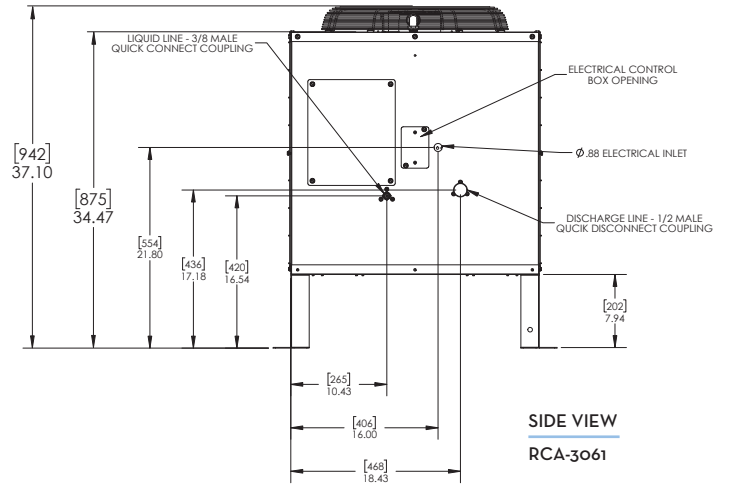

* Remote condenser shown with optional guard

Features

- Lightweight construction and an aluminum coil help reduce weight by nearly 20% compared to previous models.
- Condenser fits through a standard 30" x 36" roof hatch for ease of installation.
- Easy assembly and installation with innovative legs.
- More efficient motor reduces energy usage by 25% - 50%.
- Environmentally responsible – all remote condensers use R404A, an approved non-ozone depleting refrigerant.
- Constructed from sturdy, corrosion-resistant galvanized steel.
- Reduces air conditioning requirements and cost.
- Fan is located outside, ensuring quiet operation for customers.

Required Accessories

Model Number	Description	Shipping Weight lbs (kg)
RT-325-404	25 ft (7.6 m) Precharged Tubing Kit for R404A Models	13 (6)
RT-340-404	40 ft (12.0 m) Precharged Tubing Kit for R404A Models	18 (8)
RT-375-404	75 ft (22.9 m) Precharged Tubing Kit for R404A Models	36 (16)
1051222-01	Optional Grill Guard Kit for RCA-1001, RCA-1061, RGA-1001-HM and RGA-1061-HM	8 (3.6)
1051222-02	Optional Grill Guard Kit for RCA-2061 and RCA-3561	12 (5.4)
1051222-03	Optional Grill Guard Kit for RCA-3061	10 (4.5)

TOP VIEW - ALL MODELS

SIDE VIEW
RCA-3061

SIDE VIEW
RCA-2061 / RCA-3561

SIDE VIEW
RCA-1001
RCA-1061
RGA-1001-HM
RGA-1061-HM

NOTES:
Number of Wires: 3 (including ground)
Refrigerant Type: R404A