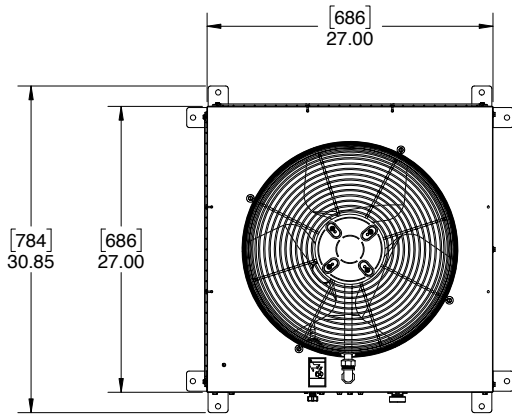

* Remote condenser shown with optional guard

Features

- Lightweight construction and an aluminum coil help reduce weight by nearly 20% compared to previous models.
- Condenser fits through a standard 30" x 36" roof hatch for ease of installation.
- Easy assembly and installation with innovative legs.
- More efficient motor reduces energy usage by 25% - 50%.
- Environmentally responsible – all remote condensers use R404A, an approved non-ozone depleting refrigerant.
- Constructed from sturdy, corrosion-resistant galvanized steel.
- Reduces air conditioning requirements and cost.
- Fan is located outside, ensuring quiet operation for customers.

Required Accessories

Model Number	Description	Shipping Weight lbs (kg)
RT-325-404	25 ft (7.6 m) Precharged Tubing Kit for R404A Models	13 (6)
RT-340-404	40 ft (12.0 m) Precharged Tubing Kit for R404A Models	18 (8)
RT-375-404	75 ft (22.9 m) Precharged Tubing Kit for R404A Models	36 (16)
1051222-01	Optional Grill Guard Kit for RCA-1001, RCA-1061, RGA-1001-HM and RGA-1061-HM	8 (3.6)
1051222-02	Optional Grill Guard Kit for RCA-2061 and RCA-3561	12 (5.4)
1051222-03	Optional Grill Guard Kit for RCA-3061	10 (4.5)

TOP VIEW - ALL MODELS

SIDE VIEW
RCA-3061

SIDE VIEW
RCA-2061 / RCA-3561

SIDE VIEW
RCA-1001
RCA-1061
RGA-1001-HM
RGA-1061-HM

NOTES:
Number of Wires: 3 (including ground)
Refrigerant Type: R404A