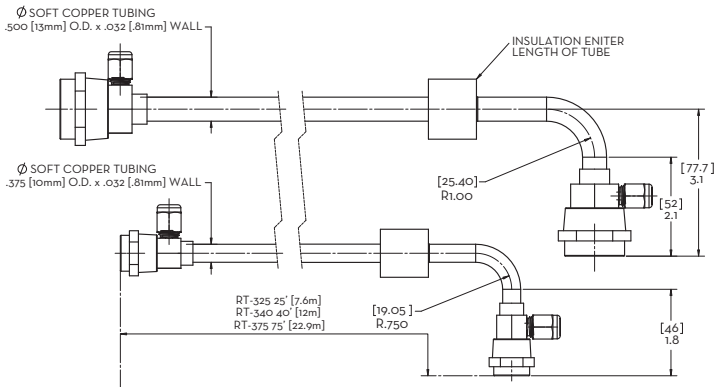

* Remote condenser shown with optional guard

Features

- Lightweight construction and an aluminum coil help reduce weight by nearly 20% compared to previous models.
- Condenser fits through a standard 30" x 36" roof hatch for ease of installation.
- Easy assembly and installation with innovative legs.
- More efficient motor reduces energy usage by 25% - 50%.
- Environmentally responsible – all remote condensers use R404A, an approved non-ozone depleting refrigerant.
- Constructed from sturdy, corrosion-resistant galvanized steel.
- Reduces air conditioning requirements and cost.
- Fan is located outside, ensuring quiet operation for customers.

Required Accessories

Model Number	Description	Shipping Weight lbs (kg)
RT-325-404	25 ft (7.6 m) Precharged Tubing Kit for R404A Models	13 (6)
RT-340-404	40 ft (12.0 m) Precharged Tubing Kit for R404A Models	18 (8)
RT-375-404	75 ft (22.9 m) Precharged Tubing Kit for R404A Models	36 (16)
1051222-01	Optional Grill Guard Kit for RCA-1001, RCA-1061, RGA-1001-HM and RGA-1061-HM	8 (3.6)
1051222-02	Optional Grill Guard Kit for RCA-2061 and RCA-3561	12 (5.4)
1051222-03	Optional Grill Guard Kit for RCA-3061	10 (4.5)

TOP VIEW - ALL MODELS

SIDE VIEW
RCA-3061

SIDE VIEW
RCA-2061 / RCA-3561

SIDE VIEW
RCA-1001
RCA-1061
RGA-1001-HM
RGA-1061-HM

NOTES:
Number of Wires: 3 (including ground)
Refrigerant Type: R404A