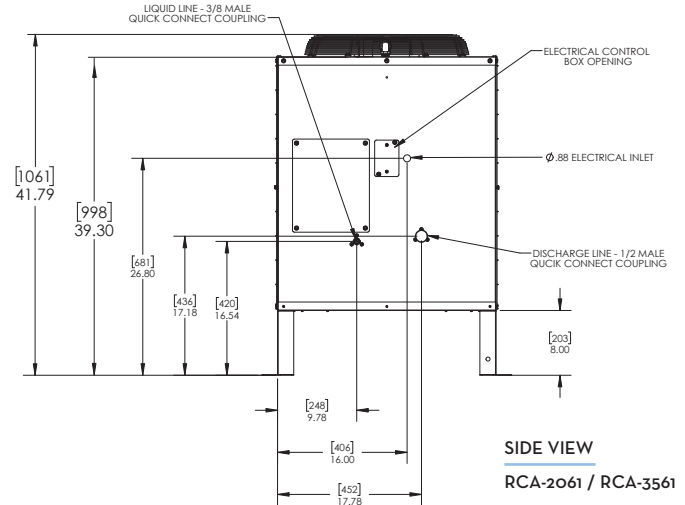

Specifications

Model Number	Description	Voltage Characteristics	Fan Watts	Shipping Weight lbs (kg)
RCA-1001	Remote Condenser for model ICE0500R, CIM0530R	115/60/1	93.2	97 (44)
RCA-1061	Remote Condenser for model ICE0606R, ICE605R, ICE0805R, ICE0806R, CIM0535R, CIM0636R	208-230/50-60/1		111 (50)
RCA-2061	Remote Condenser for models ICE1006R, ICE1005R, ICE1007R, ICE1405R, ICE1406R, ICE1407R, ICE1506R, ICE1806R, ICE1807R, CIM0825R, CIM0826R, CIM0835R, CIM0836R, CIM1125R, CIM1126R, CIM1135R, CIM1136R, CIM1137R, CIM1446R, CIM1447R			119 (54)
RCA-3061	Remote Condenser for models ICE2106R, ICE2107R, ICE1806R, ICE1807R, CIM1845R			115 (52)
RCA-3561	Remote Condenser for models CIM2046R			97 (44)
RGA-1001-HM	Remote Condenser for models GEMO650R, MFIO800R	115/60/1		97 (44)
RGA-1061-HM	Remote Condenser for models GEMO956R, GEM1306R, MFI1506R, MFI1256R	208-230/50-60/1		

TOP VIEW - ALL MODELS

SIDE VIEW
RCA-3061

SIDE VIEW
RCA-2061 / RCA-3561

SIDE VIEW
RCA-1001
RCA-1061
RGA-1001-HM
RGA-1061-HM

NOTES:
Number of Wires: 3 (including ground)
Refrigerant Type: R404A