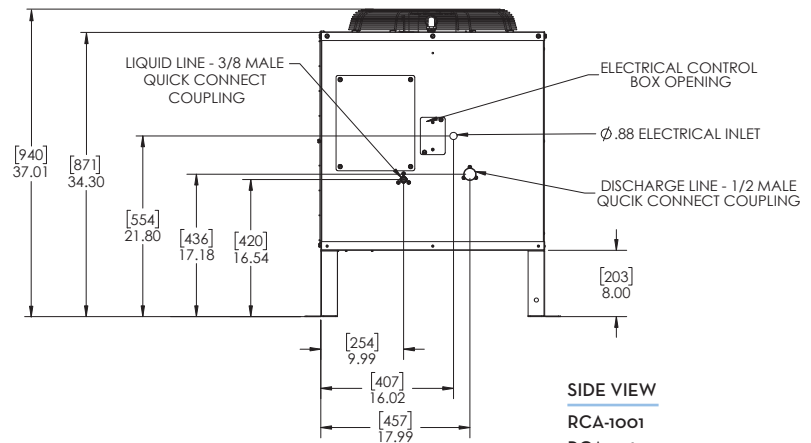

Specifications

Model Number	Description	Voltage Characteristics	Fan Watts	Shipping Weight lbs (kg)
RCA-1001	Remote Condenser for model ICE0500R, CIM0530R	115/60/1	93.2	97 (44)
RCA-1061	Remote Condenser for model ICE0606R, ICE605R, ICE0805R, ICE0806R, CIM0535R, CIM0636R	208-230/50-60/1		111 (50)
RCA-2061	Remote Condenser for models ICE1006R, ICE1005R, ICE1007R, ICE1405R, ICE1406R, ICE1407R, ICE1506R, ICE1806R, ICE1807R, CIM0825R, CIM0826R, CIM0835R, CIM0836R, CIM1125R, CIM1126R, CIM1135R, CIM1136R, CIM1137R, CIM1446R, CIM1447R			119 (54)
RCA-3061	Remote Condenser for models ICE2106R, ICE2107R, ICE1806R, ICE1807R, CIM1845R			115 (52)
RCA-3561	Remote Condenser for models CIM2046R			97 (44)
RGA-1001-HM	Remote Condenser for models GEMO650R, MFIO800R	115/60/1		97 (44)
RGA-1061-HM	Remote Condenser for models GEMO956R, GEM1306R, MFI1506R, MFI1256R	208-230/50-60/1		

TOP VIEW - ALL MODELS

SIDE VIEW
RCA-3061

SIDE VIEW
RCA-2061 / RCA-3561

SIDE VIEW
RCA-1001
RCA-1061
RGA-1001-HM
RGA-1061-HM

NOTES:
Number of Wires: 3 (including ground)
Refrigerant Type: R404A