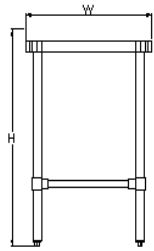

**HEAVY DUTY STAINLESS STEEL WORK TABLE
18GA SS WORK TABLE WITH BACKSPLASH AND OPEN BASE**

WORK TABLE NBSG SERIES				
ORDER #	DIMENSION			WEIGHT LB/EA
	W	L	H	
NBSG2424	24	24	37	
NBSG2430	24	30	37	
NBSG2436	24	36	37	
NBSG2448	24	48	37	
NBSG2460	24	60	37	
NBSG2472	24	72	37	
NBSG2484	24	84	37	
NBSG2496	24	96	37	
NBSG3030	30	30	37	
NBSG3036	30	36	37	
NBSG3048	30	48	37	
NBSG3060	30	60	37	
NBSG3072	30	72	37	
NBSG3084	30	84	37	
NBSG3096	30	96	37	

- 18/430 STAINLESS STEEL OF TOP
- TOP WITH BACKSPLASH
- NBSG SERIES GALV LEG