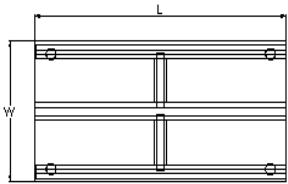

**HEAVY DUTY STAINLESS STEEL WORK TABLE
18GA SS WORK TABLE WITH BACKSPLASH AND OPEN BASE**

WORK TABLE NBSG SERIES				
ORDER #	DIMENSION			WEIGHT LB/EA
	W	L	H	
NBSG2424	24	24	37	
NBSG2430	24	30	37	
NBSG2436	24	36	37	
NBSG2448	24	48	37	
NBSG2460	24	60	37	
NBSG2472	24	72	37	
NBSG2484	24	84	37	
NBSG2496	24	96	37	
NBSG3030	30	30	37	
NBSG3036	30	36	37	
NBSG3048	30	48	37	
NBSG3060	30	60	37	
NBSG3072	30	72	37	
NBSG3084	30	84	37	
NBSG3096	30	96	37	

- 18/430 STAINLESS STEEL OF TOP
- TOP WITH BACKSPLASH
- NBSG SERIES GALV LEG