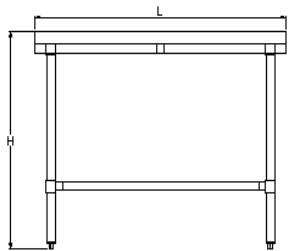

**HEAVY DUTY STAINLESS STEEL WORK TABLE
18GA SS WORK TABLE WITH BACKSPLASH AND OPEN BASE**

WORK TABLE NBSG SERIES				
ORDER #	DIMENSION			WEIGHT LB/EA
	W	L	H	
NBSG2424	24	24	37	
NBSG2430	24	30	37	
NBSG2436	24	36	37	
NBSG2448	24	48	37	
NBSG2460	24	60	37	
NBSG2472	24	72	37	
NBSG2484	24	84	37	
NBSG2496	24	96	37	
NBSG3030	30	30	37	
NBSG3036	30	36	37	
NBSG3048	30	48	37	
NBSG3060	30	60	37	
NBSG3072	30	72	37	
NBSG3084	30	84	37	
NBSG3096	30	96	37	

- 18/430 STAINLESS STEEL OF TOP
- TOP WITH BACKSPLASH
- NBSG SERIES GALV LEG