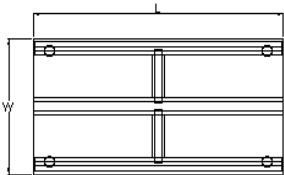

**HEAVY DUTY STAINLESS STEEL WORK TABLE
FLAT TOP 18GA SS WORK TABLE WITH OPEN BASE**

NSG3048

| WORK TABLE NSG SERIES | | | | |
|-----------------------|-----------|----|----|-----------------|
| ORDER # | DIMENSION | | | WEIGHT LB/EA |
| | W | L | H | |
| NSG2424 | 24 | 24 | 35 | |
| NSG2430 | 24 | 30 | 35 | |
| NSG2436 | 24 | 36 | 35 | |
| NSG2448 | 24 | 48 | 35 | |
| NSG2460 | 24 | 60 | 35 | |
| NSG2472 | 24 | 72 | 35 | |
| NSG2484 | 24 | 84 | 35 | |
| NSG2496 | 24 | 96 | 35 | |
| NSG3030 | 30 | 30 | 35 | |
| NSG3036 | 30 | 36 | 35 | |
| NSG3048 | 30 | 48 | 35 | |
| NSG3060 | 30 | 60 | 35 | |
| NSG3072 | 30 | 72 | 35 | |
| NSG3084 | 30 | 84 | 35 | |
| NSG3096 | 30 | 96 | 35 | |

- 18/430 STAINLESS STEEL OF TOP
- FLAT TOP
- NSG SERIES GALV LEG