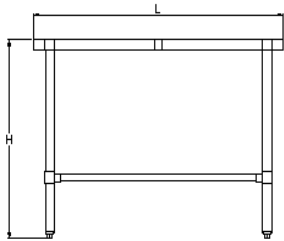

**HEAVY DUTY STAINLESS STEEL WORK TABLE
FLAT TOP 18GA SS WORK TABLE WITH OPEN BASE**

NSG3048

| WORK TABLE NSG SERIES | | | | |
|-----------------------|-----------|----|----|-----------------|
| ORDER # | DIMENSION | | | WEIGHT LB/EA |
| | W | L | H | |
| NSG2424 | 24 | 24 | 35 | |
| NSG2430 | 24 | 30 | 35 | |
| NSG2436 | 24 | 36 | 35 | |
| NSG2448 | 24 | 48 | 35 | |
| NSG2460 | 24 | 60 | 35 | |
| NSG2472 | 24 | 72 | 35 | |
| NSG2484 | 24 | 84 | 35 | |
| NSG2496 | 24 | 96 | 35 | |
| NSG3030 | 30 | 30 | 35 | |
| NSG3036 | 30 | 36 | 35 | |
| NSG3048 | 30 | 48 | 35 | |
| NSG3060 | 30 | 60 | 35 | |
| NSG3072 | 30 | 72 | 35 | |
| NSG3084 | 30 | 84 | 35 | |
| NSG3096 | 30 | 96 | 35 | |

- 18/430 STAINLESS STEEL OF TOP
- FLAT TOP
- NSG SERIES GALV LEG