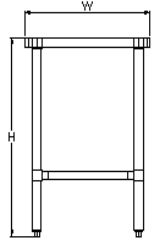

**HEAVY DUTY STAINLESS STEEL WORK TABLE
FLAT TOP 18GA SS WORK TABLE WITH OPEN BASE**

NSG3048

| WORK TABLE NSG SERIES | | | | |
|-----------------------|-----------|----|----|-----------------|
| ORDER # | DIMENSION | | | WEIGHT LB/EA |
| | W | L | H | |
| NSG2424 | 24 | 24 | 35 | |
| NSG2430 | 24 | 30 | 35 | |
| NSG2436 | 24 | 36 | 35 | |
| NSG2448 | 24 | 48 | 35 | |
| NSG2460 | 24 | 60 | 35 | |
| NSG2472 | 24 | 72 | 35 | |
| NSG2484 | 24 | 84 | 35 | |
| NSG2496 | 24 | 96 | 35 | |
| NSG3030 | 30 | 30 | 35 | |
| NSG3036 | 30 | 36 | 35 | |
| NSG3048 | 30 | 48 | 35 | |
| NSG3060 | 30 | 60 | 35 | |
| NSG3072 | 30 | 72 | 35 | |
| NSG3084 | 30 | 84 | 35 | |
| NSG3096 | 30 | 96 | 35 | |

- 18/430 STAINLESS STEEL OF TOP
- FLAT TOP
- NSG SERIES GALV LEG