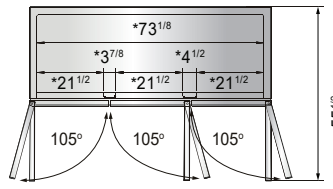

ATOSA USA, INC.

Toll Free: 855-855-0399 Email: info@atosausa.com

www.atosa.com | www.atosausa.com

California, Colorado, Florida, Georgia, Illinois,

New Jersey, Ohio, Texas, Washington

SPECIFICATIONS

Models	Door	Capacity (Cu.Ft.)	Shelves	Casters (inch)	Rated Current (A)	Voltage (V/Hz/Ph)	HP	Refrigerant	Exterior Dimensions (inch)	Net Weight (lbs)	Gross Weight (lbs)
MBF15RSGR	1	13	3	4	2.1	115/60/1	1/7	R290	17 ^{7/10} ×37×81 ^{3/10}	192	270
MBF8004GR	1	21.4	3	4	2.1	115/60/1	1/7	R290	28 ^{7/10} ×31 ^{7/10} ×81 ^{3/10}	220	254
MBF8005GR	2	43.2	6	4	3.2	115/60/1	1/5	R290	51 ^{7/10} ×31 ^{7/10} ×81 ^{3/10}	340	390
MBF8006GR	3	64.9	9	4	4.2	115/60/1	1/4	R290	77 ^{4/5} ×31 ^{7/10} ×81 ^{3/10}	472	551

PLAN VIEW

MBF8004GR

MBF8005GR

MBF8006GR

*Interior Dimensions

SELF-CLOSING AND STAY OPEN DOOR FEATURE

MBF15RSGR

Casters