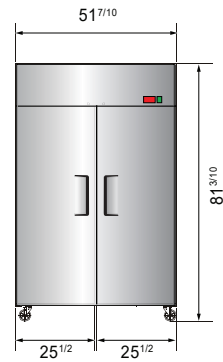

ATOSA USA, INC.

Toll Free: 855-855-0399 Email: info@atosausa.com

www.atosa.com | www.atosausa.com

California, Colorado, Florida, Georgia, Illinois,

New Jersey, Ohio, Texas, Washington

SPECIFICATIONS

Models	Door	Capacity (Cu.Ft.)	Shelves	Casters (inch)	Rated Current (A)	Voltage (V/Hz/Ph)	HP	Refrigerant	Exterior Dimensions (inch)	Net Weight (lbs)	Gross Weight (lbs)
MBF15RSGR	1	13	3	4	2.1	115/60/1	1/7	R290	17 ^{7/10} ×37×81 ^{3/10}	192	270
MBF8004GR	1	21.4	3	4	2.1	115/60/1	1/7	R290	28 ^{7/10} ×31 ^{7/10} ×81 ^{3/10}	220	254
MBF8005GR	2	43.2	6	4	3.2	115/60/1	1/5	R290	51 ^{7/10} ×31 ^{7/10} ×81 ^{3/10}	340	390
MBF8006GR	3	64.9	9	4	4.2	115/60/1	1/4	R290	77 ^{4/5} ×31 ^{7/10} ×81 ^{3/10}	472	551

PLAN VIEW

MBF8004GR

MBF8005GR

MBF8006GR

*Interior Dimensions

SELF-CLOSING AND STAY OPEN DOOR FEATURE

MBF15RSGR

Casters