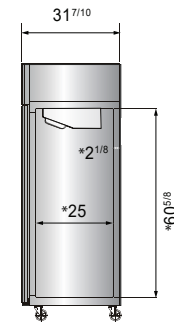

ATOSA USA, INC.

Toll Free: 855-855-0399 Email: info@atosausa.com

www.atosa.com | www.atosausa.com

California, Colorado, Florida, Georgia, Illinois,

New Jersey, Ohio, Texas, Washington

SPECIFICATIONS

Models	Door	Capacity (Cu.Ft.)	Shelves	Casters (inch)	Rated Current (A)	Voltage (V/Hz/Ph)	HP	Refrigerant	Exterior Dimensions (inch)	Net Weight (lbs)	Gross Weight (lbs)
MBF15RSGR	1	13	3	4	2.1	115/60/1	1/7	R290	17 ^{7/10} ×37×81 ^{3/10}	192	270
MBF8004GR	1	21.4	3	4	2.1	115/60/1	1/7	R290	28 ^{7/10} ×31 ^{7/10} ×81 ^{3/10}	220	254
MBF8005GR	2	43.2	6	4	3.2	115/60/1	1/5	R290	51 ^{7/10} ×31 ^{7/10} ×81 ^{3/10}	340	390
MBF8006GR	3	64.9	9	4	4.2	115/60/1	1/4	R290	77 ^{4/5} ×31 ^{7/10} ×81 ^{3/10}	472	551

PLAN VIEW

MBF8004GR

MBF8005GR

MBF8006GR

*Interior Dimensions

SELF-CLOSING AND STAY OPEN DOOR FEATURE

MBF15RSGR

Casters

Epoxy shelves

Door lock

Down duct

Temperature control