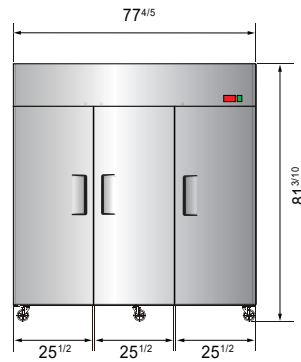

ATOSA USA, INC.

Toll Free: 855-855-0399 Email: info@atosausa.com

www.atosa.com | www.atosausa.com

California, Colorado, Florida, Georgia, Illinois,

New Jersey, Ohio, Texas, Washington

SPECIFICATIONS

Models	Door	Capacity (Cu.Ft.)	Shelves	Casters (inch)	Rated Current (A)	Voltage (V/Hz/Ph)	HP	Refrigerant	Exterior Dimensions (inch)	Net Weight (lbs)	Gross Weight (lbs)
MBF15RSGR	1	13	3	4	2.1	115/60/1	1/7	R290	17 ^{7/10} ×37×81 ^{3/10}	192	270
MBF8004GR	1	21.4	3	4	2.1	115/60/1	1/7	R290	28 ^{7/10} ×31 ^{7/10} ×81 ^{3/10}	220	254
MBF8005GR	2	43.2	6	4	3.2	115/60/1	1/5	R290	51 ^{7/10} ×31 ^{7/10} ×81 ^{3/10}	340	390
MBF8006GR	3	64.9	9	4	4.2	115/60/1	1/4	R290	77 ^{4/5} ×31 ^{7/10} ×81 ^{3/10}	472	551

PLAN VIEW

MBF8004GR

MBF8005GR

MBF8006GR

*Interior Dimensions

SELF-CLOSING AND STAY OPEN DOOR FEATURE

MBF15RSGR

Casters