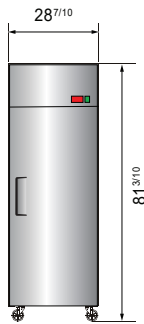

ATOSA USA, INC.

Toll Free: 855-855-0399 Email: info@atosausa.com

www.atosa.com | www.atosausa.com

California, Colorado, Florida, Georgia, Illinois,

New Jersey, Ohio, Texas, Washington

SPECIFICATIONS

Models	Door	Capacity (Cu.Ft.)	Shelves	Casters (inch)	Rated Current (A)	Voltage (V/Hz/Ph)	HP	Refrigerant	Exterior Dimensions (inch)	Net Weight (lbs)	Gross Weight (lbs)
MBF15RSGR	1	13	3	4	2.1	115/60/1	1/7	R290	17 ^{7/10} ×37×81 ^{3/10}	192	270
MBF8004GR	1	21.4	3	4	2.1	115/60/1	1/7	R290	28 ^{7/10} ×31 ^{7/10} ×81 ^{3/10}	220	254
MBF8005GR	2	43.2	6	4	3.2	115/60/1	1/5	R290	51 ^{7/10} ×31 ^{7/10} ×81 ^{3/10}	340	390
MBF8006GR	3	64.9	9	4	4.2	115/60/1	1/4	R290	77 ^{4/5} ×31 ^{7/10} ×81 ^{3/10}	472	551

PLAN VIEW

MBF8004GR

MBF8005GR

MBF8006GR

*Interior Dimensions

SELF-CLOSING AND STAY OPEN DOOR FEATURE

MBF15RSGR

Casters