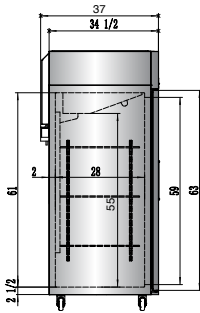

ATOSA USA, INC.

Toll Free: 855-855-0399 Email: info@atosausa.com

www.atosa.com | www.atosausa.com

California, Colorado, Florida, Georgia, Illinois,

New Jersey, Ohio, Texas, Washington

SPECIFICATIONS

Models	Door	Capacity (Cu.Ft.)	Shelves	Casters (inch)	Rated Current (A)	Voltage (V/Hz/Ph)	HP	Refrigerant	Exterior Dimensions (inch)	Net Weight (lbs)	Gross Weight (lbs)
MBF15RSGR	1	13	3	4	2.1	115/60/1	1/7	R290	17 ^{7/10} ×37×81 ^{3/10}	192	270
MBF8004GR	1	21.4	3	4	2.1	115/60/1	1/7	R290	28 ^{7/10} ×31 ^{7/10} ×81 ^{3/10}	220	254
MBF8005GR	2	43.2	6	4	3.2	115/60/1	1/5	R290	51 ^{7/10} ×31 ^{7/10} ×81 ^{3/10}	340	390
MBF8006GR	3	64.9	9	4	4.2	115/60/1	1/4	R290	77 ^{4/5} ×31 ^{7/10} ×81 ^{3/10}	472	551

PLAN VIEW

MBF8004GR

MBF8005GR

MBF8006GR

*Interior Dimensions

SELF-CLOSING AND STAY OPEN DOOR FEATURE

MBF15RSGR

Casters