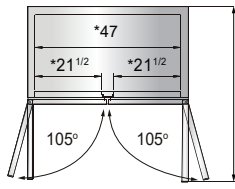

ATOSA USA, INC.

Toll Free: 855-855-0399 Email: info@atosausa.com

www.atosa.com | www.atosausa.com

California, Colorado, Florida, Georgia, Illinois,

New Jersey, Ohio, Texas, Washington

SPECIFICATIONS

Models	Door	Capacity (Cu.Ft.)	Shelves	Casters (inch)	Rated Current (A)	Voltage (V/Hz/Ph)	HP	Refrigerant	Exterior Dimensions (inch)	Net Weight (lbs)	Gross Weight (lbs)
MBF15RSGR	1	13	3	4	2.1	115/60/1	1/7	R290	17 ^{7/10} ×37×81 ^{3/10}	192	270
MBF8004GR	1	21.4	3	4	2.1	115/60/1	1/7	R290	28 ^{7/10} ×31 ^{7/10} ×81 ^{3/10}	220	254
MBF8005GR	2	43.2	6	4	3.2	115/60/1	1/5	R290	51 ^{7/10} ×31 ^{7/10} ×81 ^{3/10}	340	390
MBF8006GR	3	64.9	9	4	4.2	115/60/1	1/4	R290	77 ^{4/5} ×31 ^{7/10} ×81 ^{3/10}	472	551

PLAN VIEW

MBF8004GR

MBF8005GR

MBF8006GR

*Interior Dimensions

SELF-CLOSING AND STAY OPEN DOOR FEATURE

MBF15RSGR

Casters