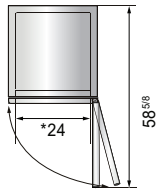

ATOSA USA, INC.

Toll Free: 855-855-0399 Email: info@atosausa.com

www.atosa.com | www.atosausa.com

California, Colorado, Florida, Georgia, Illinois,

New Jersey, Ohio, Texas, Washington

SPECIFICATIONS

Models	Door	Capacity (Cu.Ft.)	Shelves	Casters (inch)	Rated Current (A)	Voltage (V/Hz/Ph)	HP	Refrigerant	Exterior Dimensions (inch)	Net Weight (lbs)	Gross Weight (lbs)
MBF15RSGR	1	13	3	4	2.1	115/60/1	1/7	R290	17 ^{7/10} ×37×81 ^{3/10}	192	270
MBF8004GR	1	21.4	3	4	2.1	115/60/1	1/7	R290	28 ^{7/10} ×31 ^{7/10} ×81 ^{3/10}	220	254
MBF8005GR	2	43.2	6	4	3.2	115/60/1	1/5	R290	51 ^{7/10} ×31 ^{7/10} ×81 ^{3/10}	340	390
MBF8006GR	3	64.9	9	4	4.2	115/60/1	1/4	R290	77 ^{4/5} ×31 ^{7/10} ×81 ^{3/10}	472	551

PLAN VIEW

MBF8004GR

MBF8005GR

MBF8006GR

*Interior Dimensions

SELF-CLOSING AND STAY OPEN DOOR FEATURE

MBF15RSGR

Casters

Epoxy shelves

Door lock

Down duct

Temperature control