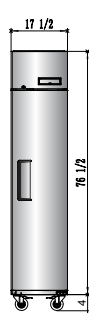

ATOSA USA, INC.

Toll Free: 855-855-0399 Email: info@atosausa.com

www.atosa.com | www.atosausa.com

California, Colorado, Florida, Georgia, Illinois,

New Jersey, Ohio, Texas, Washington

SPECIFICATIONS

Models	Door	Capacity (Cu.Ft.)	Shelves	Casters (inch)	Rated Current (A)	Voltage (V/Hz/Ph)	HP	Refrigerant	Exterior Dimensions (inch)	Net Weight (lbs)	Gross Weight (lbs)
MBF15RSGR	1	13	3	4	2.1	115/60/1	1/7	R290	17 ^{7/10} ×37×81 ^{3/10}	192	270
MBF8004GR	1	21.4	3	4	2.1	115/60/1	1/7	R290	28 ^{7/10} ×31 ^{7/10} ×81 ^{3/10}	220	254
MBF8005GR	2	43.2	6	4	3.2	115/60/1	1/5	R290	51 ^{7/10} ×31 ^{7/10} ×81 ^{3/10}	340	390
MBF8006GR	3	64.9	9	4	4.2	115/60/1	1/4	R290	77 ^{4/5} ×31 ^{7/10} ×81 ^{3/10}	472	551

PLAN VIEW

MBF8004GR

MBF8005GR

MBF8006GR

*Interior Dimensions

SELF-CLOSING AND STAY OPEN DOOR FEATURE

MBF15RSGR

Casters

Epoxy shelves

Door lock

Down duct

Temperature control