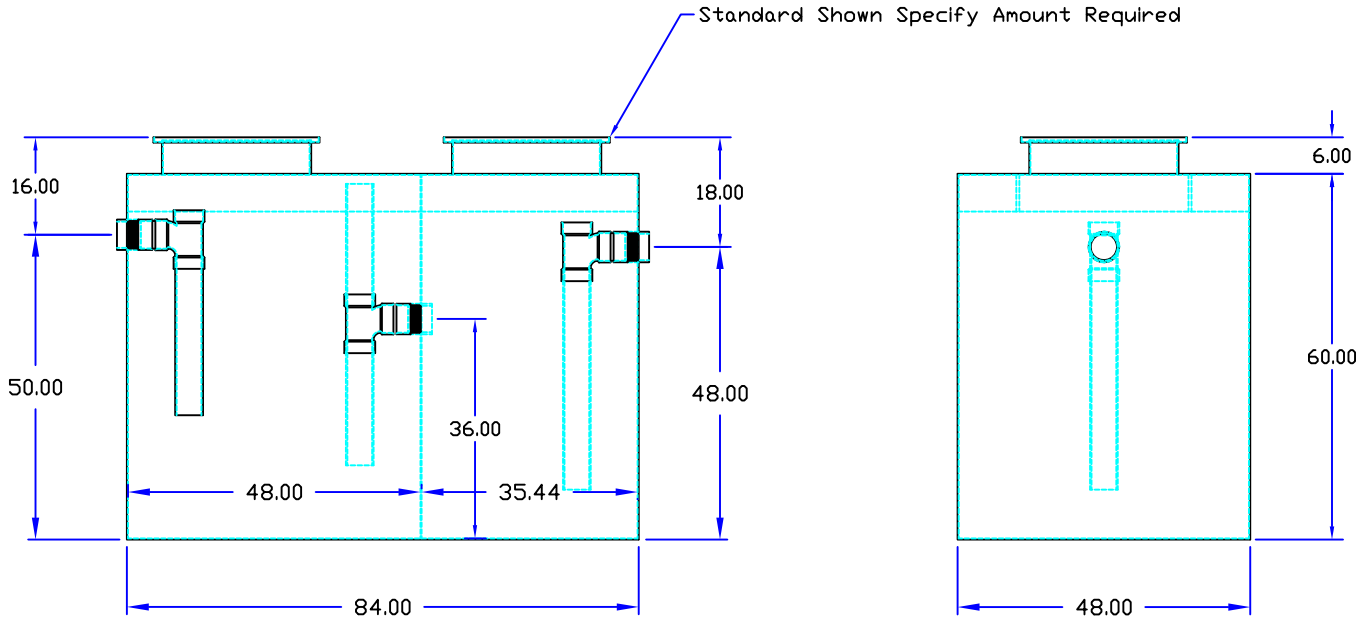

Rockford Sanitary Systems, Inc.

ROCKFORD, IL 61125-0963

(815) 229-5077 - (800) 747-5077 - FAX (815) 229-5108

WEB SITE-www.rkfdseparators.com E MAIL-rssem@rkfdseparators.com

MODEL NO. RGI-750

GREASE INTERCEPTOR

DRAWN BY QUOTE #  
W.R.W.

JOB NAME

OPTIONAL FEATURES (ADDITIONAL COST)

- EPOXY COATING
- STAINLESS STEEL CONSTRUCTION
- MANWAY HEIGHT REQUIRED \_\_\_\_\_
- INLET & OUTLET SIZE \_\_\_\_\_ INCHES
- ALUMINUM COVER

### Specifications

Rockford Model RGI-750 all welded steel gravity grease interceptor, with 750 gallon capacity, 4.00" threaded inlet/outlet connections, removable 3/8" nonskid diamond treadplate cover for flush with grade installation suitable for heavy truck traffic, secured with stainless steel flat head screws, heavy duty leak-proof gasket, and bituminous coating outside.