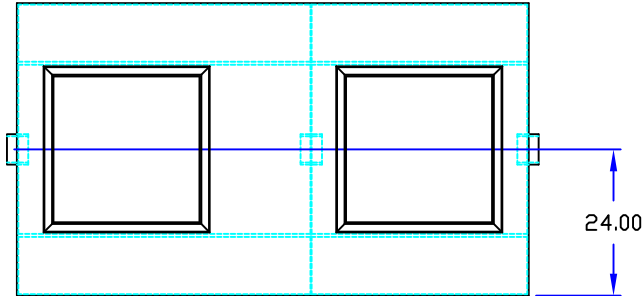

### Specifications

Rockford Model RGI-750 all welded steel gravity grease interceptor, with 750 gallon capacity, 4.00" threaded inlet/outlet connections, removable 3/8" nonskid diamond treadplate cover for flush with grade installation suitable for heavy truck traffic, secured with stainless steel flat head screws, heavy duty leak-proof gasket, and bituminous coating outside.