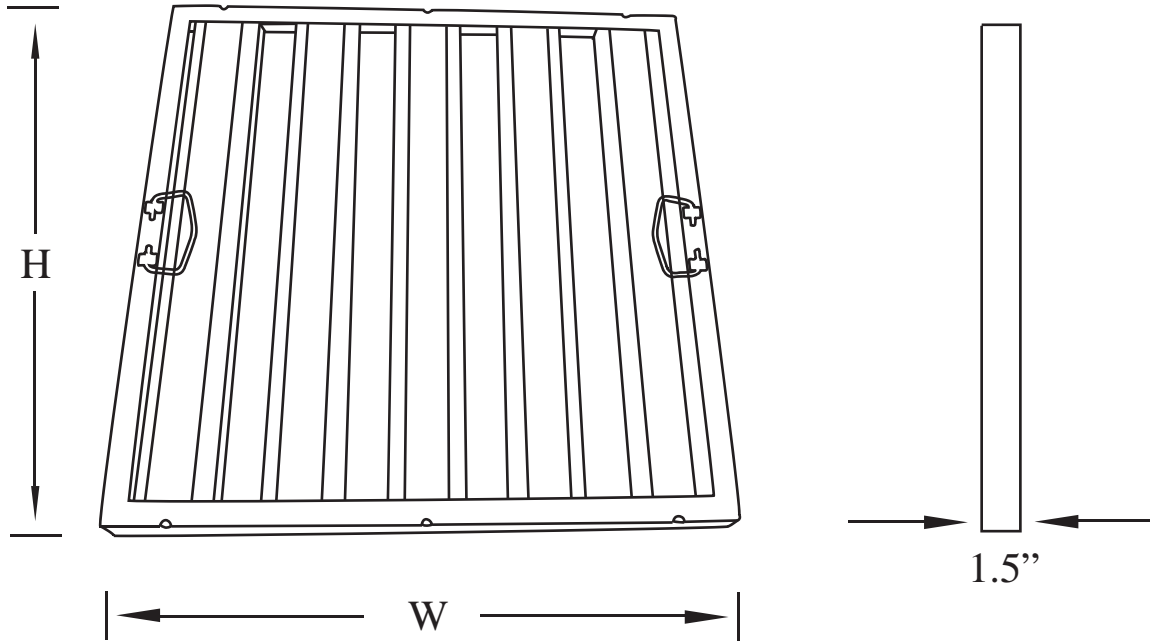

Item# _____
Project: _____
Qty: _____

Canopy Hood Filter

Serv-Ware

Features

- Fully Welded Design
- 26 Gauge, 430 Stainless Steel
- Includes Handles for Easy Removal
- Bevel Edged Baffles for More Efficient Air Flow

<i>Model</i>	<i>Nominal Size</i> (H x W)	<i>Exact Size</i> (H x W)	<i>Weight/Ibs</i> (Shipping)
F1016S	10" x 16"	9.5" x 15.5"	3
F1020S	10" x 20"	9.5" x 19.5"	4
F1216S	12" x 16"	11.5" x 15.5"	3
F1220S	12" x 20"	11.5" x 19.5"	4
F1225S	12" x 25"	11.5" x 24.5"	6
F1616S	16" x 16"	15.5" x 15.5"	4
F1620S	16" x 20"	15.5" x 19.5"	5
F1625S	16" x 25"	15.5" x 24.5"	7
F2016S	20" x 16"	19.5" x 15.5"	5
F2020S	20" x 20"	19.5" x 19.5"	7
F2025S	20" x 25"	19.5" x 24.5"	9
F2516S	25" x 16"	24.5" x 15.5"	7
F2520S	25" x 20"	24.5" x 19.5"	9