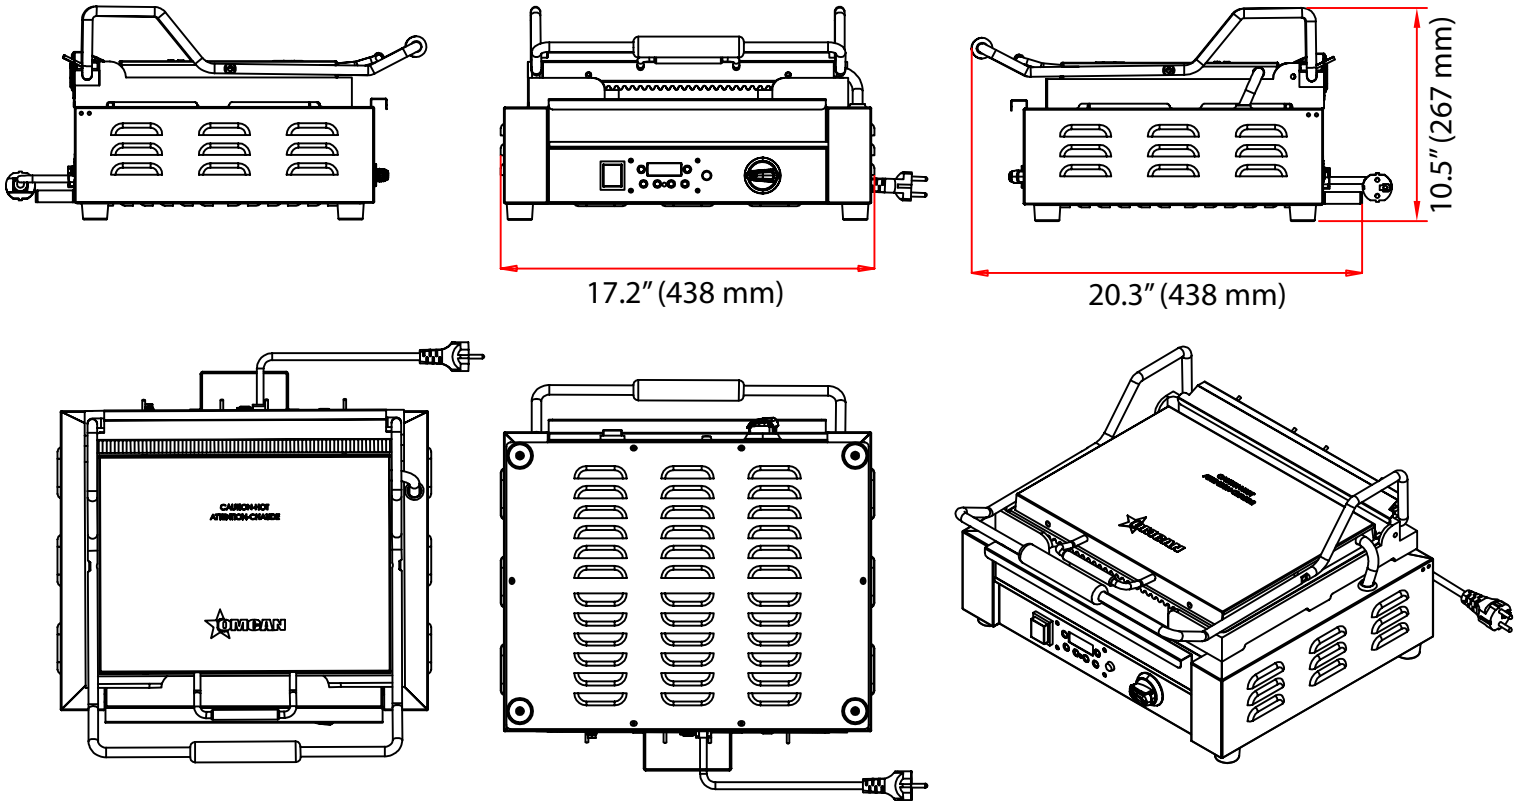

TECHNICAL SPECIFICATION

Item	48588
Model	CE-CN-10173LH
Grill Surface	14" x 14" (360 x 360 mm)
Power	1800 W
Electricals	120 V / 60 Hz / 1
Net Dimensions	18" x 21" x 11" (457 x 533 x 279 mm)
Gross Dimensions	24" x 24" x 15" (609 x 609 x 381 mm)
Net Weight	83 lb (37.6 kg)
Gross Weight	90 lb (40.8 kg)

*Dimensions rounded up to the nearest tenth inch or millimeter.
Specifications subject to change without notice.*