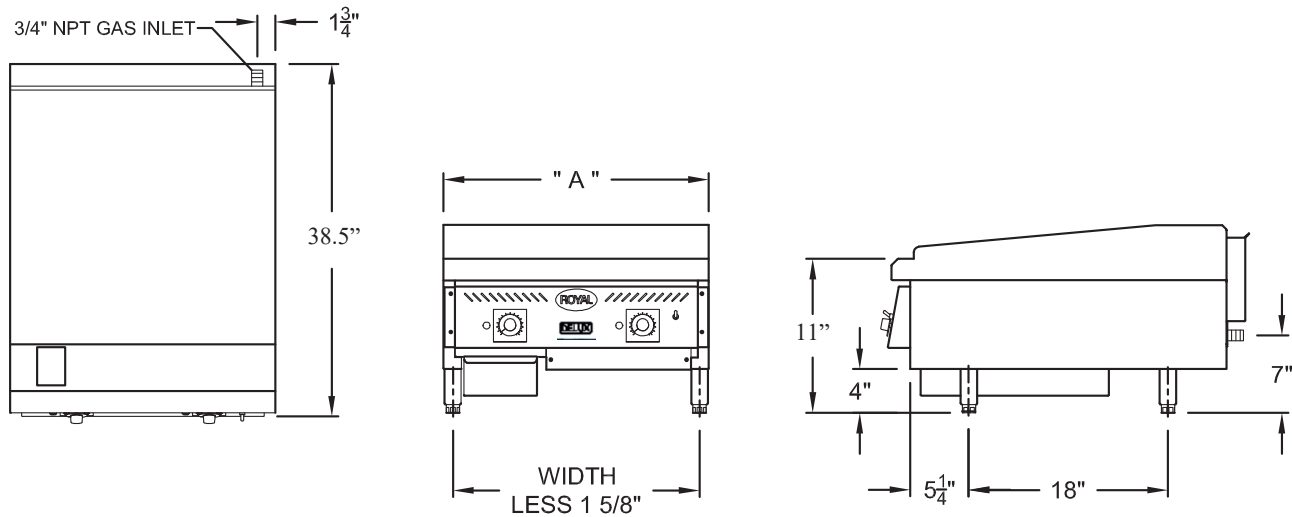

30" Deep Solid State Thermostatic Griddle

Model Number	Width (A)	Number of Thermostats	Number of Burners	Total BTU	Ship Weight
RDSA-24-D	24"	2	2	60,000	325 lbs.
RDSA-36-D	36"	3	3	90,000	465 lbs.
RDSA-48-D	48"	4	4	120,000	605 lbs.
RDSA-60-D	60"	5	5	150,000	750 lbs.
RDSA-72-D	72"	6	6	180,000	900 lbs.

Notes:

Gas Connection:

3/4" NPT on the right hand rear of the appliance.

The pressure regulator (supplied) is to be connected by the installer.

Specify type of gas and altitude, if over 2,000 feet, when ordering.

Electrical: 120V, 60Hz, 1 phase, 1 amp

Provided with 6' power cord fitted with standard 3 prong grounded plug

Gas Pressure:

5" W.C.	Natural Gas
10" W.C.	Propane

Clearances:

	Combustible	Non-Combustible
Rear	6"	0"
Sides	4"	0"

Due to continuing product development to ensure best possible performance, these specifications are subject to change without prior notification.

Royal Range of California
3245 Corridor Dr. • Eastvale, CA 91752 • (800) 769-2414 • (951) 360-1600
Fax: (951) 360-7500 • www.royalranges.com • sales@royalranges.com