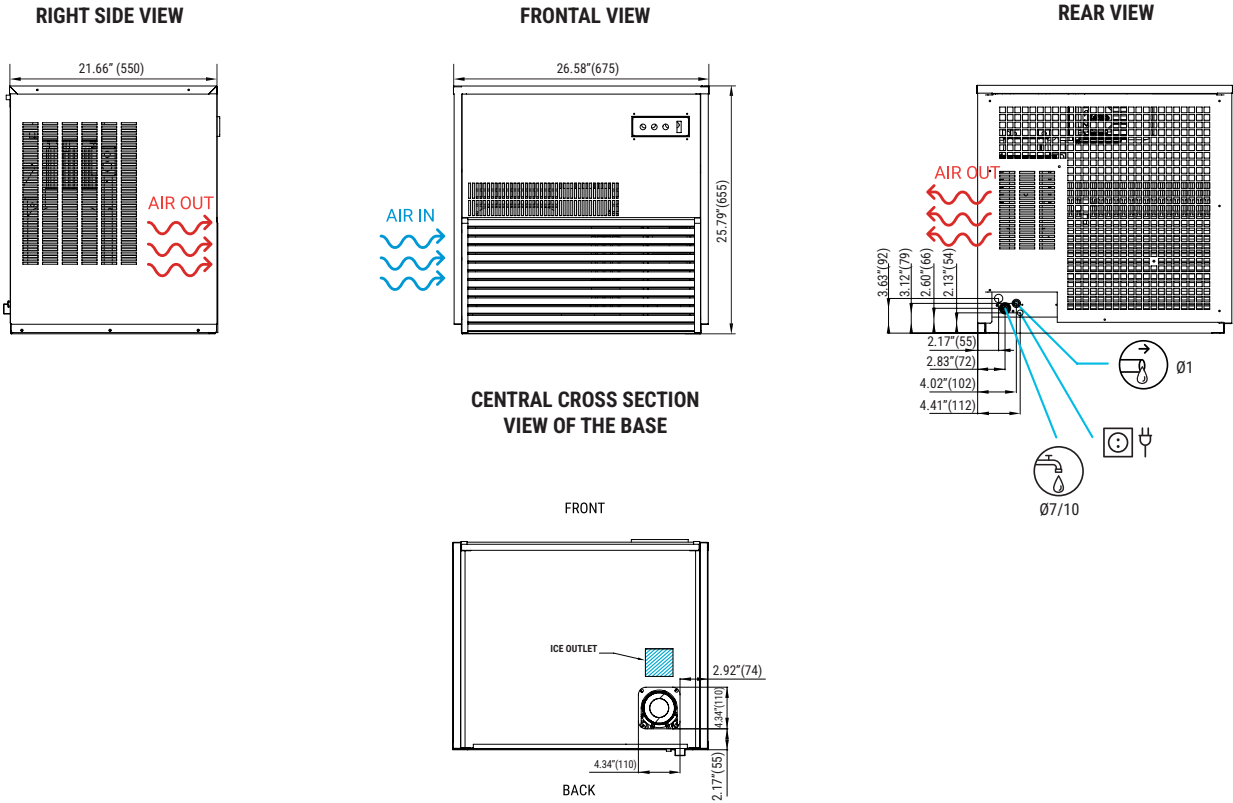

! THE INSTALLATION OF AN ANTI-SCALE FILTER AND PERIODIC CLEANING ARE ADVISED IN AREAS WITH MEDIUM OR HIGH LIMESCALE CONTENT (HARD WATER)

	 24 H	 70°F/21°C	 50°F/10°C	 90°F/32°C	 70°F/21°C	 in (mm)	 in (mm)	
IQ 900 A		980 (445)	710 (322)	Width 26.58" (675)	Width 29.53" (750)	WET GRANULAR ICE 25% RESIDUAL WATER CONTENT		
IQ 900 W		1005 (456)	730 (331)	Depth 21.66" (550)	Depth 25.60" (650)			
				Height 25.99" (660)	Height 29.53" (750)			

ACCESSORIES

NOT INCLUDED (OPTIONAL)

RECOMMENDED BINS

TECHNICAL SCHEME

IQ 900

* All dimensions in inches (and mm)

OPERATING CONDITIONS

PRODUCTION (LBS) 60Hz

V	Hz	ph	IQ 900 AIR COOLED					IQ 900 WATER COOLED				
			50° 10°	60° 15°	70° 21°	86° 30°	50° 10°	60° 15°	70° 21°	86° 30°		
100	60	7	1025	955	840	730	1051	979	864	751		
100	60	7	980	902	388	670	1005	925	810	689		
100	60	7	870	800	710	605	892	820	730	622		
100	60	7	755	690	604	530	774	708	621	545		